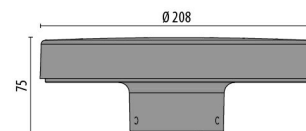

PADO

Part number	304095
Lampholder:	LED
Light Source:	LED
Wattage:	20 W
Finish:	AN-96 / Anthracite gray / Textured
Insulation class:	I
Degree of protection:	IP65
IK-J-xxIP:	IK05 0.70J xx3
CRI:	80
Kelvin:	4000
Power factor:	$\text{COS}\phi \geq 0,9$
Optic:	SYMMETRIC EXTRA WIDE REFLECTOR
Lightsource lumen output:	2061 lm
Luminaire lumen output:	1160 lm
L:	L80
B:	B10
Lifetime:	60000 h
Ta MIN luminaire:	-20°
Ta MAX luminaire:	35°

Description

- Post mounted outdoor luminaire for general lighting, including:
- Polyester powder coated die-cast aluminium housing
 - Adapter for posts \varnothing 42-45 mm made of polyester powder-coated die-cast aluminium
 - Internally frosted glass diffuser
 - Silicone gasket
 - External electrical connection with sealed plug-socket QUICK, complete with cable
 - Stainless steel locking screws
 - Powder polyester painting process optimized against UV rays in 13 different steps
 - PADO versions are suitable for installation on existing poles \varnothing 60 mm
 - Photometric data measure according to UNI EN 13032-4 and IES LM-79-08

Photometric data

Technical drawings

OPTIONAL ACCESSORIES

PADO

310481
Pole top adaptor Ø 45 mm PADO