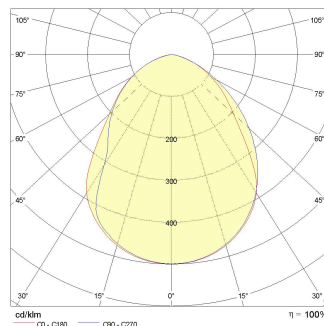

Photometric data