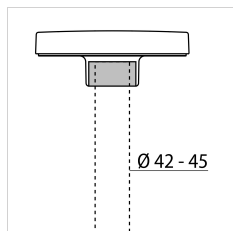

Photometric data

Technical drawings

OPTIONAL ACCESSORIES

PADO

310481
Pole top adaptor Ø 45 mm PADO